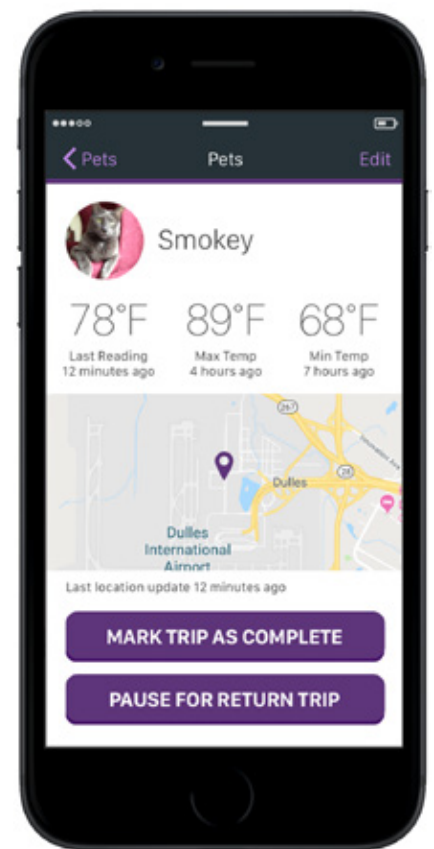

# PET SHIPPER VISIBILITY SOLUTIONS

*Enable your clients with the insight of how their pet is handled throughout the duration of their trip. From your door to their final destination (and everything in between), give them the peace of mind they deserve.*

Moving or traveling with a pet via air travel can be stressful for the owners. Empower them with the insight and visibility on their pet's location and local temperature they are experiencing with our powerful smart phone application.

Combined with low cost yet powerful disposable sensors for air cargo crates, the Maven PT platform will provide your operation with a full dashboard of all of your client's pets while in transport. Quickly be able to see changes in condition with any pet using our Pet Card View (PCV) dashboard, and react to any situation with our powerful chat feature that can allow you to communicate with the owner on their smart phone. Provide that extra layer of service for your customers – door to door.

- Real-time location and ambient temperature the pet is experiencing
- Pre-set temperature thresholds for pets and alarming feature
- Drill down into any one pet using our PCV dashboard
- Full dot on a map real-time view of all the pets in your care
- Quick chat feature from owner to you and vice versa
- No need to recover the disposable sensor at the end of the trip
- Summary PDF of trip details automatically generated upon conclusion