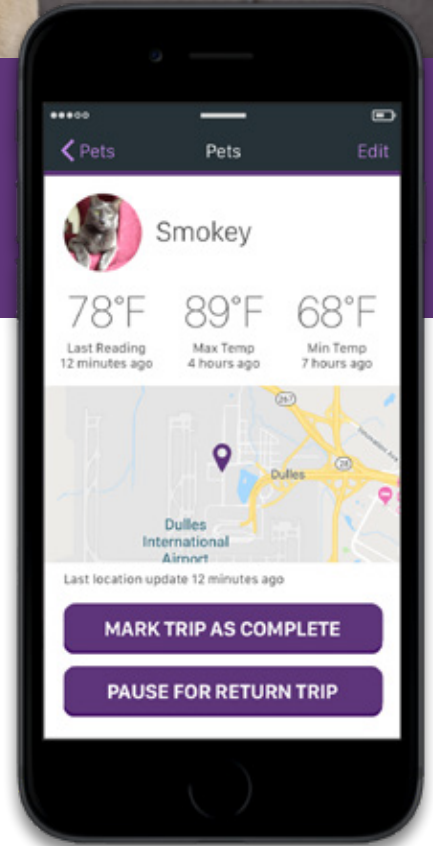

# BRING YOUR PET WHEREVER YOU GO

*They're your best friend and member of the family. Make sure your pet is handled properly throughout the duration of your trip.*

Moving or traveling with a pet during air travel can be stressful. Wouldn't it be nice to know where your pet is and what their environment is like while you are flying to your destination? Get the insight and visibility of your pet's location and local temperature via our powerful smart phone application.

Combined with low-cost yet powerful disposable sensors for air-cargo crates, the Maven PT platform will provide you with a full view of your pet's status while in transport. Quickly see changes in condition with your pet using our Pet Card View (PCV), and react to any situation with our powerful chat feature that can allow you to communicate with your transportation provider all from your smart phone. Get that extra layer of comfort that your pet deserves – door to door.

- Real-time location and ambient temperature your pet is experiencing
- Pre-set temperature thresholds and alarming feature
- Easy set up feature and integration of your pets shipping information
- Quick chat feature with your pet shipping service if used
- Low cost, disposable sensor that affixes easily to your pet crate
- Summary PDF of trip details automatically generated upon conclusion
- Share your pet's real-time trip with family and friends or your shipping service

**maven**  
The smart pet tracker for travel

*We know the safety of your pet is your top concern. Get the latest in safe pet travel technology with Maven PT.*